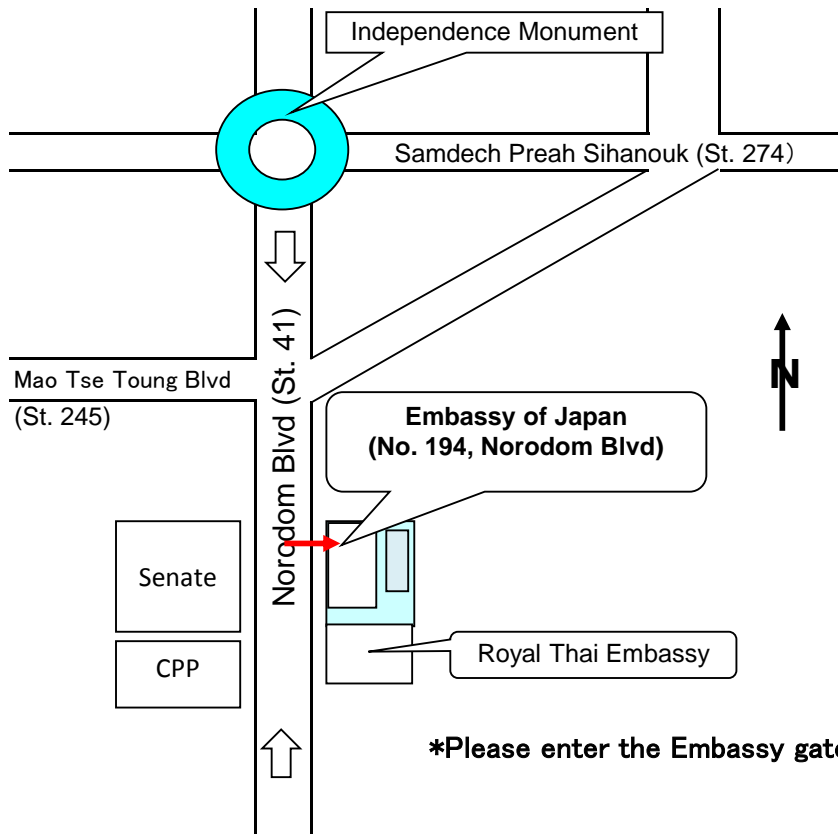

Map of the Embassy and Residence of the Ambassador of Japan

Address : No 194, Preah Norodom Blvd.

Tel : 855-23-217 161, Fax: 855-23-216 162

***Please enter the Embassy gate (North side gate).**